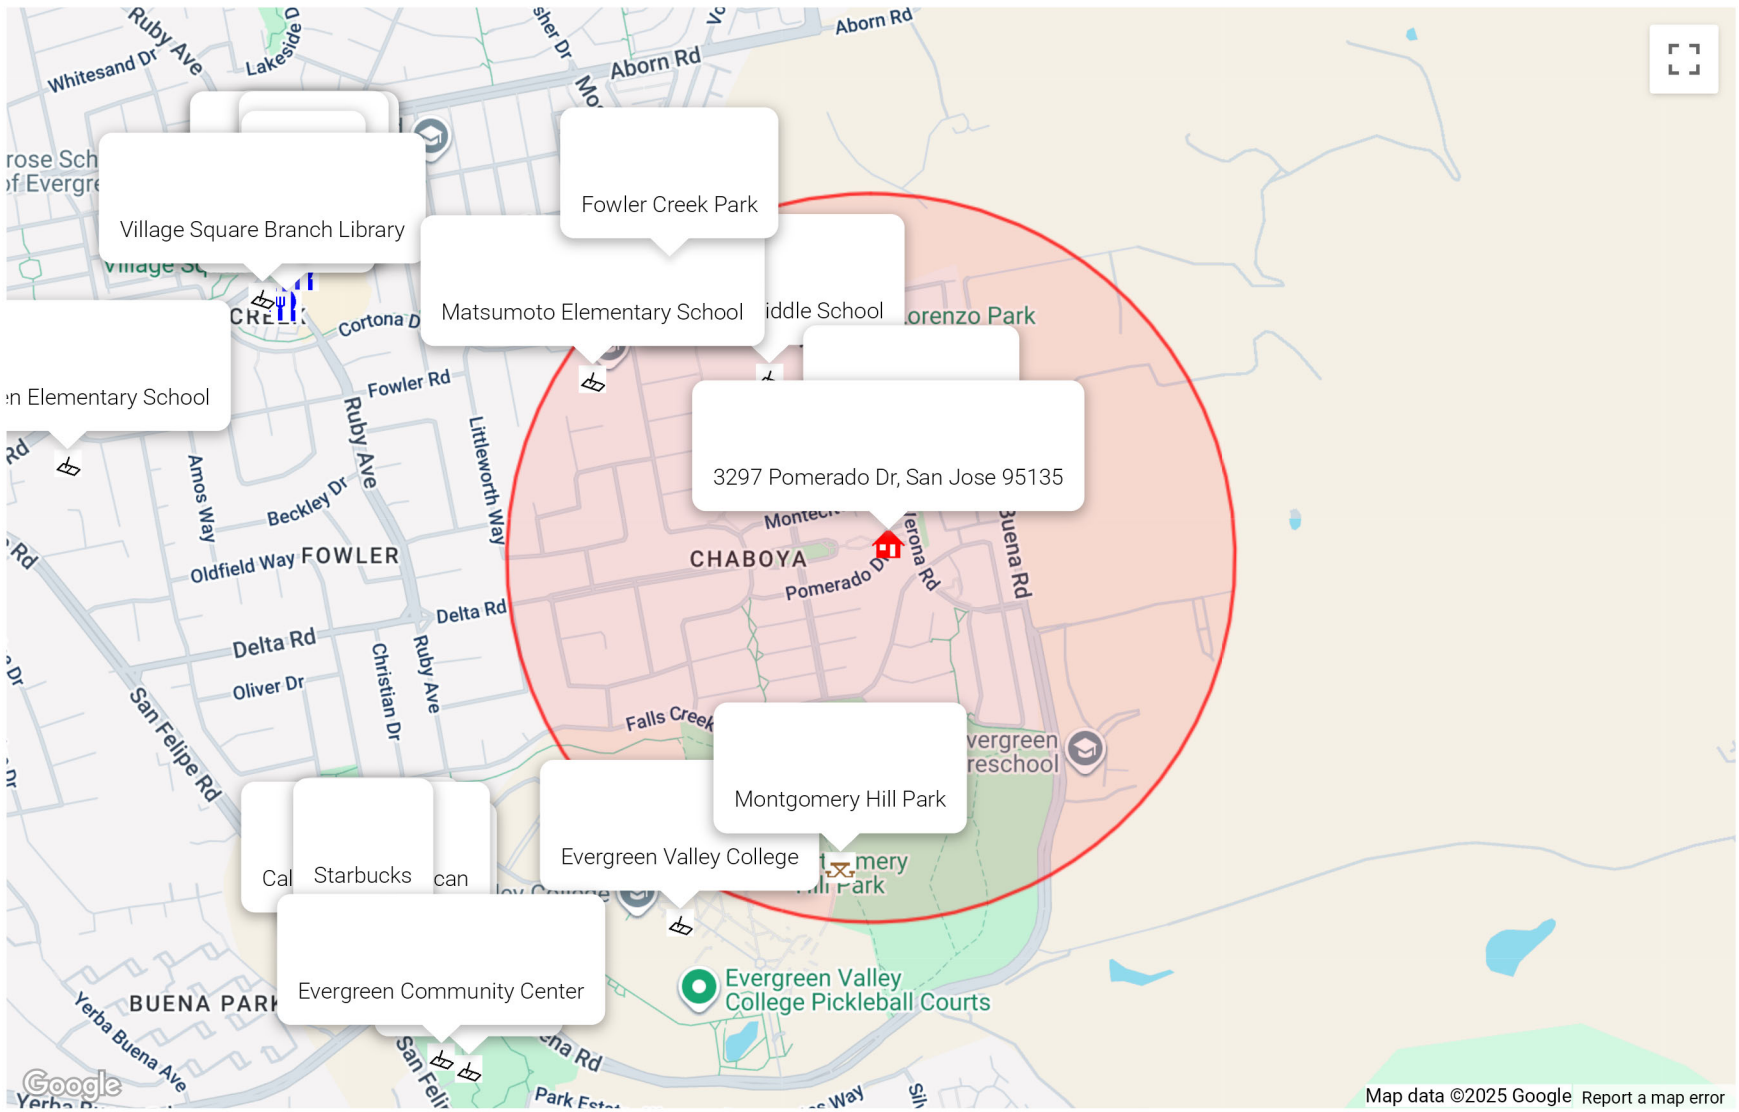

3297 Pomerado Dr, San Jose 95135 – Nearby Attractions

*Red circle marks 0.5 miles around 3297 Pomerado Dr, San Jose 95135

Short walk to:

- Chaboya Park
- Montgomery Hill Park
- Yerba Buena Lake
- Chaboya Middle School
- Matsumoto Elementary School
- Evergreen Valley College
- Evergreen Community Center
- Evergreen Park
- Arome Cafe & Boba
- Pizza My Heart
- Starbucks
- Cali Spartan Mexican Kitchen
- Honey Berry Evergreen
- Le Boulanger
- CVS

Moderate walk to:

- Curry Pizza House
- Evergreen Coffee
- Subway
- Village Grill
- Cafe 86
- Ramen Osaka

Short bike ride to:

- AK Kitchen (Thai)
- Bonfare Market
- Evergreen Valley High School (2 miles)