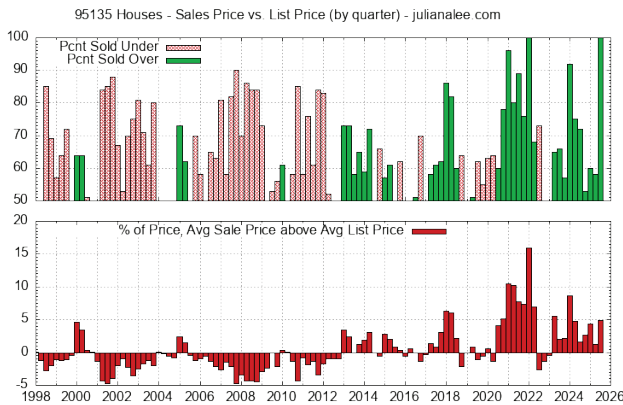

REAL ESTATE TRENDS

Sales Price vs. List Price for Zip 95135 Houses Sold

Sales Price for Zip 95135 Houses Sold

JULIANA LEE
TEAM

JLee Realty

4260 El Camino Real
Palo Alto, CA 94306

(Adjacent to Crowne Plaza Hotel)