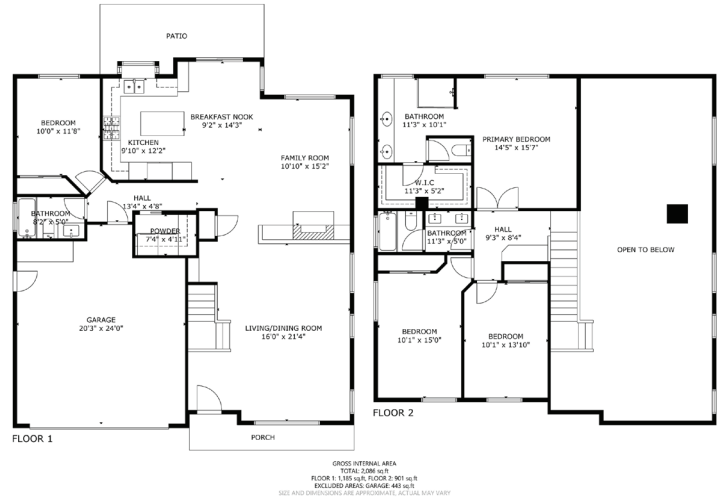

The Juliana Lee Team Presents
3297 POMERADO DR
SAN JOSE 95135

JULIANA LEE
TEAM

HOME FEATURES

- 4 bedrooms
- 3 baths
- 2,314 sq.ft. space
- 6,968 sq.ft. lot
- Living room + family room
- Arbor covered patio and pergola

[tour & details](#)

Juliana Lee

JLee Realty

dre: 00851314 / 70010194

Pinnacle Realty Advisors

02220139

JulianaLee.com | 650.857.1000

If you are hoping to find a home with a spacious open ambiance, this home should be at the top of your to-see list. Both the living room and the family room on the ground floor have two story high vaulted ceilings. Large windows at typical heights are complemented by windows placed high on the walls. A half-high wall separates the living room from the family room building on the spacious ambiance.

The modern kitchen features white appliances, granite counter tops, a tile floor, an island, overhead recessed lighting, and under cabinet lighting. It is open to the breakfast area and family room. Numerous views of the backyard create a delightful meal preparation area.