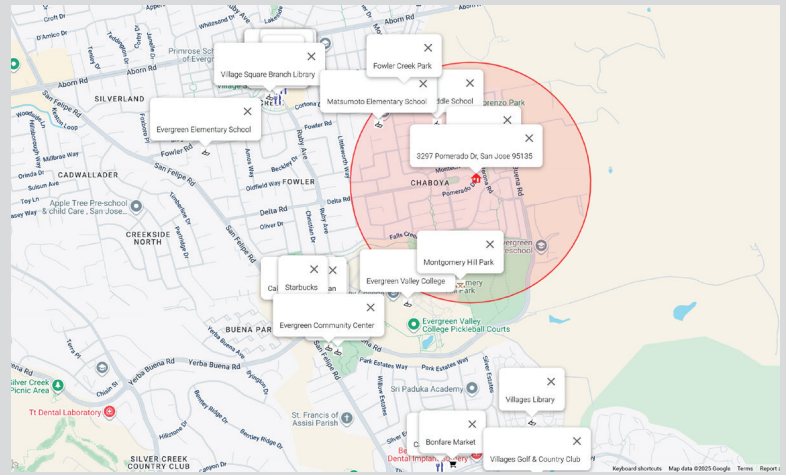

NEARBY ATTRACTIONS

Short walk to:

- Chaboya Park
- Montgomery Hill Park
- Yerba Buena Lake
- Chaboya Middle School
- Matsumoto Elementary School
- Evergreen Valley College
- Evergreen Community Center
- Evergreen Park
- Arome Cafe & Boba
- Pizza My Heart
- Starbucks
- Cali Spartan Mexican Kitchen
- Honey Berry Evergreen

- Le Boulanger

Moderate walk to:

- Curry Pizza House
- Evergreen Coffee
- Village Grill
- Cafe 86
- Ramen Osaka

Short bike ride to:

- Bonfare Market
- Evergreen Valley High School (2 miles)

Red circle marks 0.5 miles around 3297 Pomerado Dr, San Jose 95135

REAL ESTATE TRENDS

Sales Price vs. List Price for Zip 95135 Houses Sold

Sales Price for Zip 95135 Houses Sold

JULIANA LEE
TEAM

JLee Realty

4260 El Camino Real
Palo Alto, CA 94306

(Adjacent to Crowne Plaza Hotel)