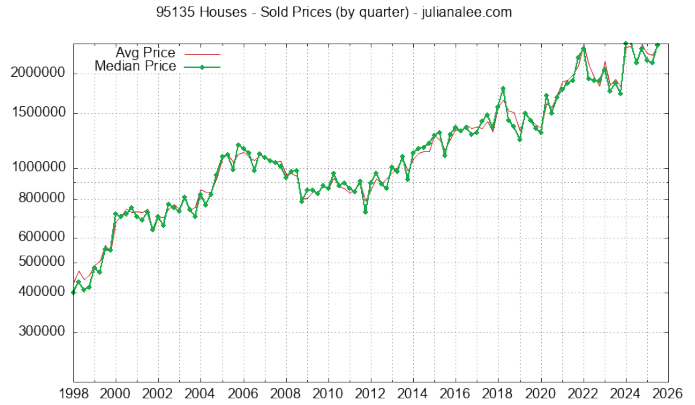

REAL ESTATE TRENDS

Sales Price vs. List Price for Zip 95135 Houses Sold

Sales Price for Zip 95135 Houses Sold

JULIANA LEE
TEAM

JLee Realty

4260 El Camino Real
Palo Alto, CA 94306

(Adjacent to Crowne Plaza Hotel)