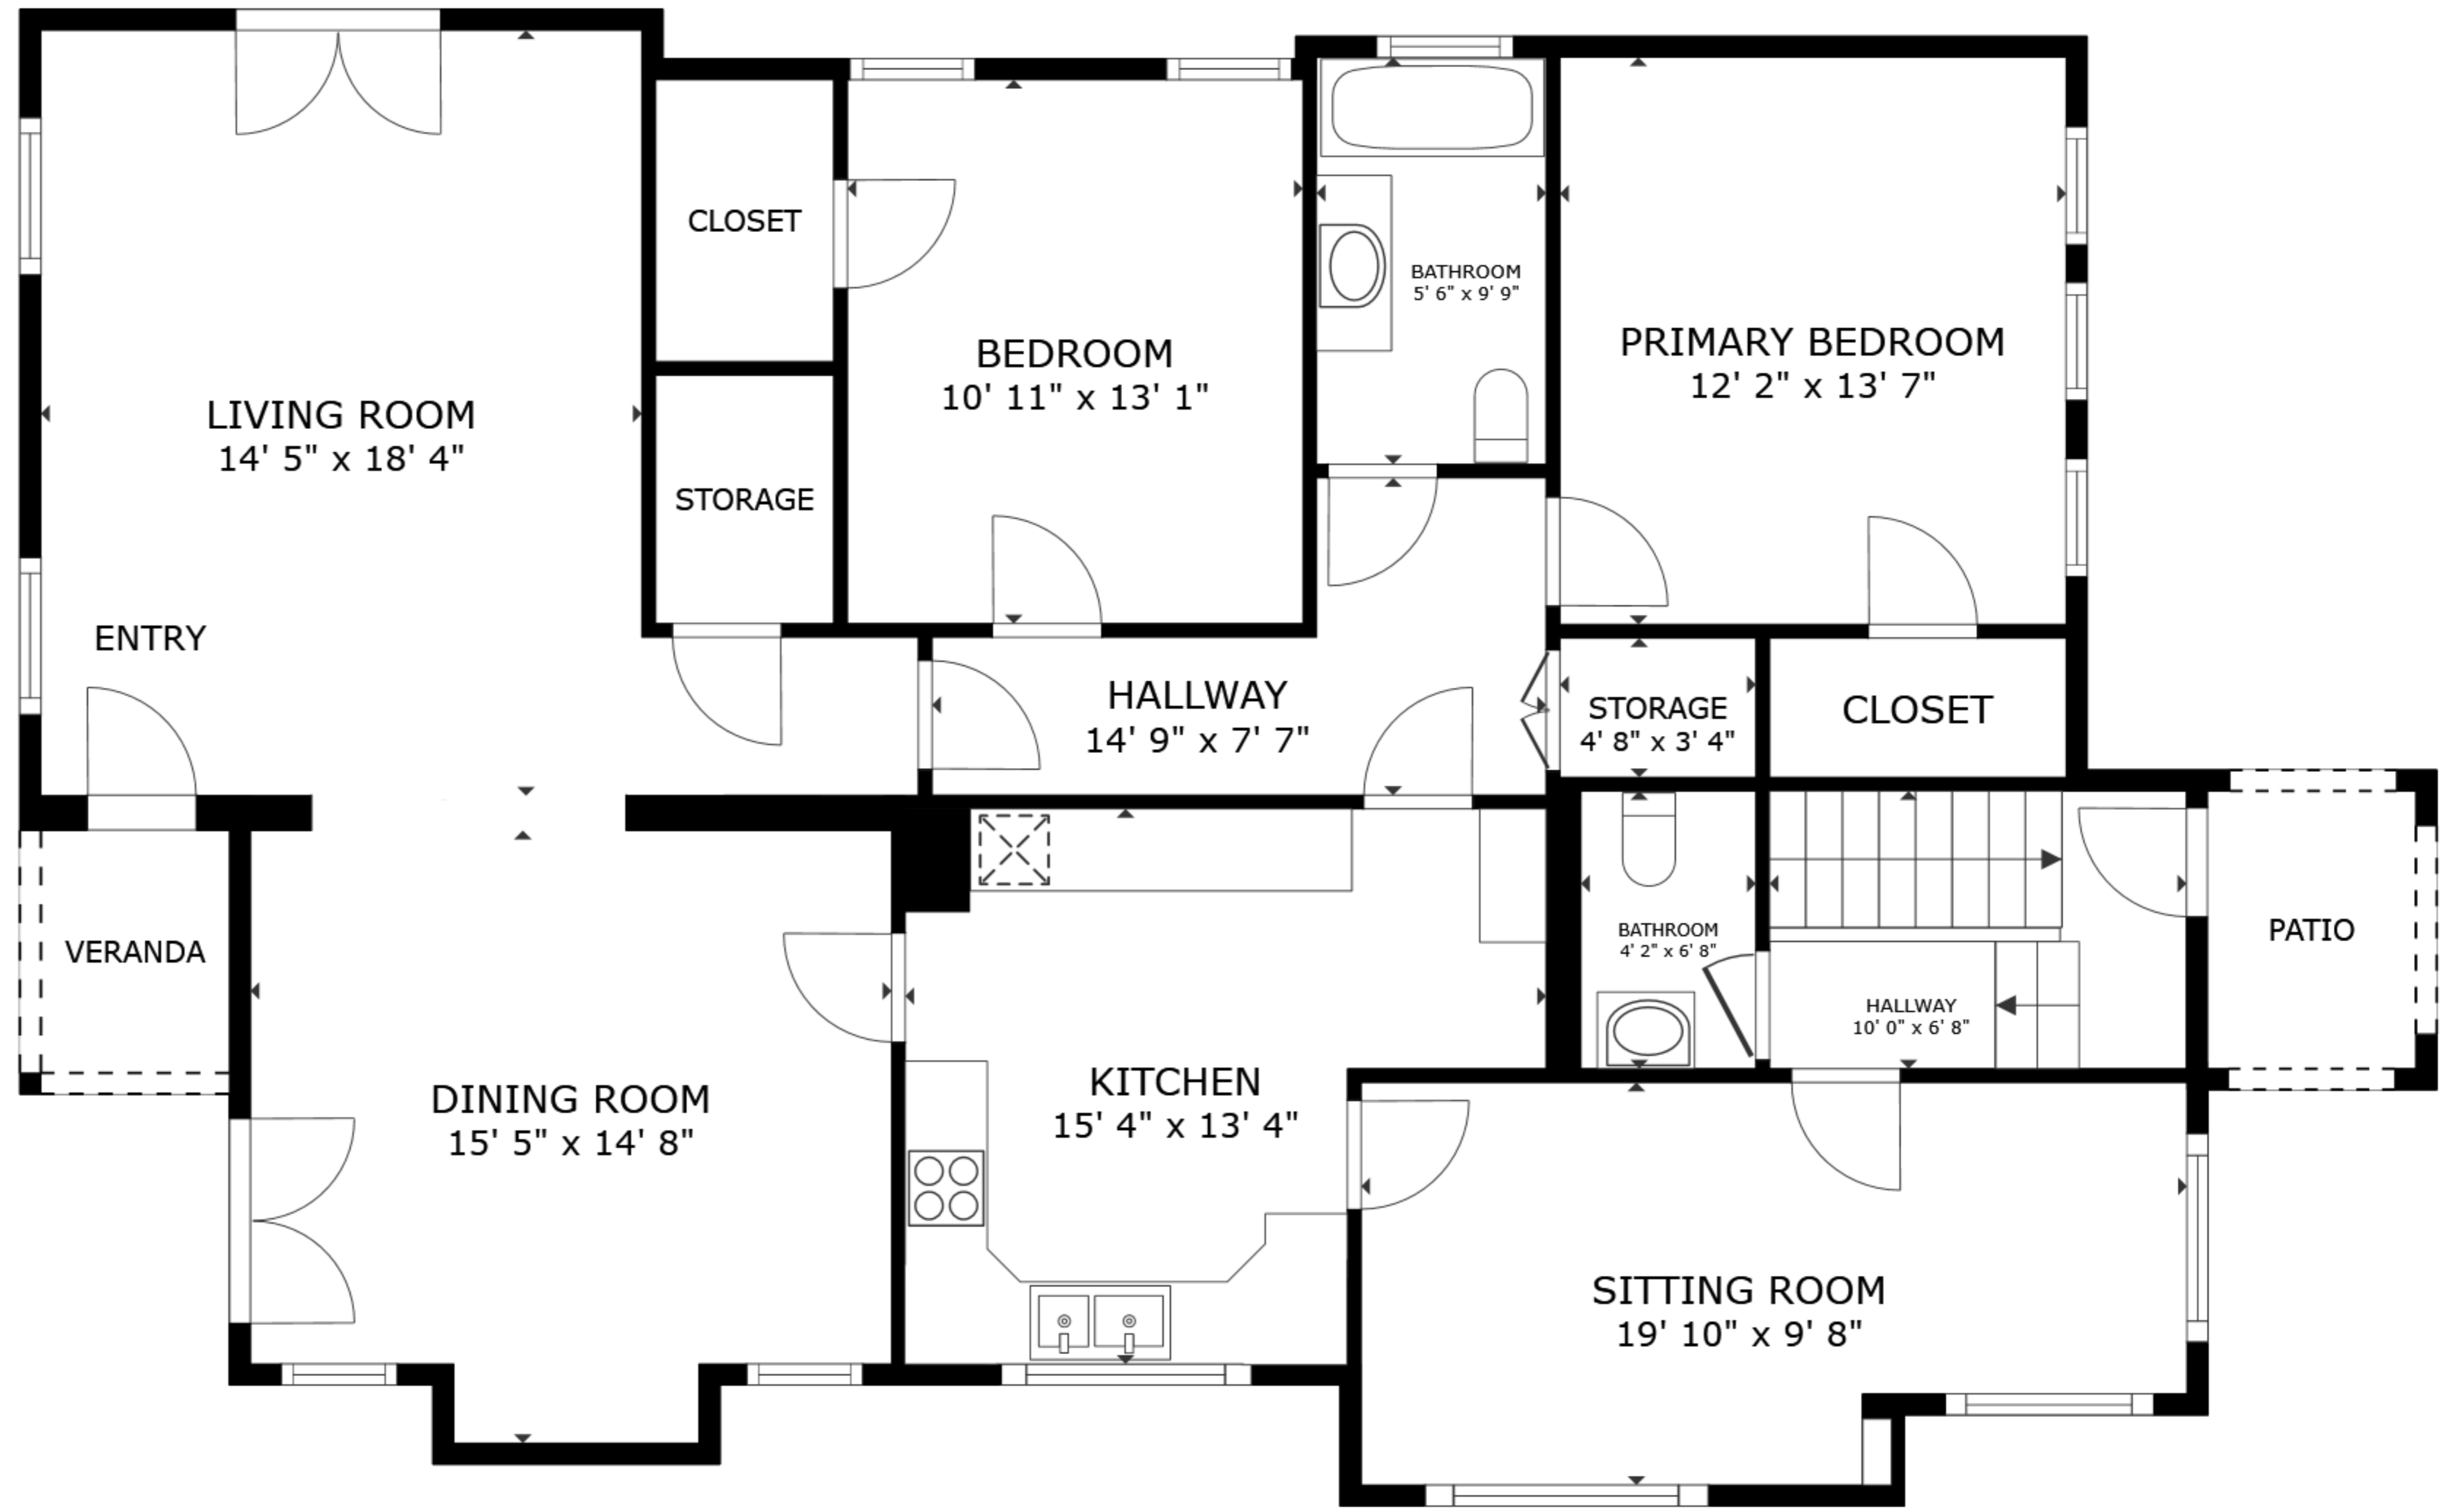

FLOOR 1

FLOOR 2

GROSS INTERNAL AREA
 FLOOR 1 355 sq.ft. FLOOR 2 1,546 sq.ft.
 EXCLUDED AREAS : PATIO 33 sq.ft. VERANDA 26 sq.ft.
 TOTAL : 1,901 sq.ft.
 SIZES AND DIMENSIONS ARE APPROXIMATE, ACTUAL MAY VARY.