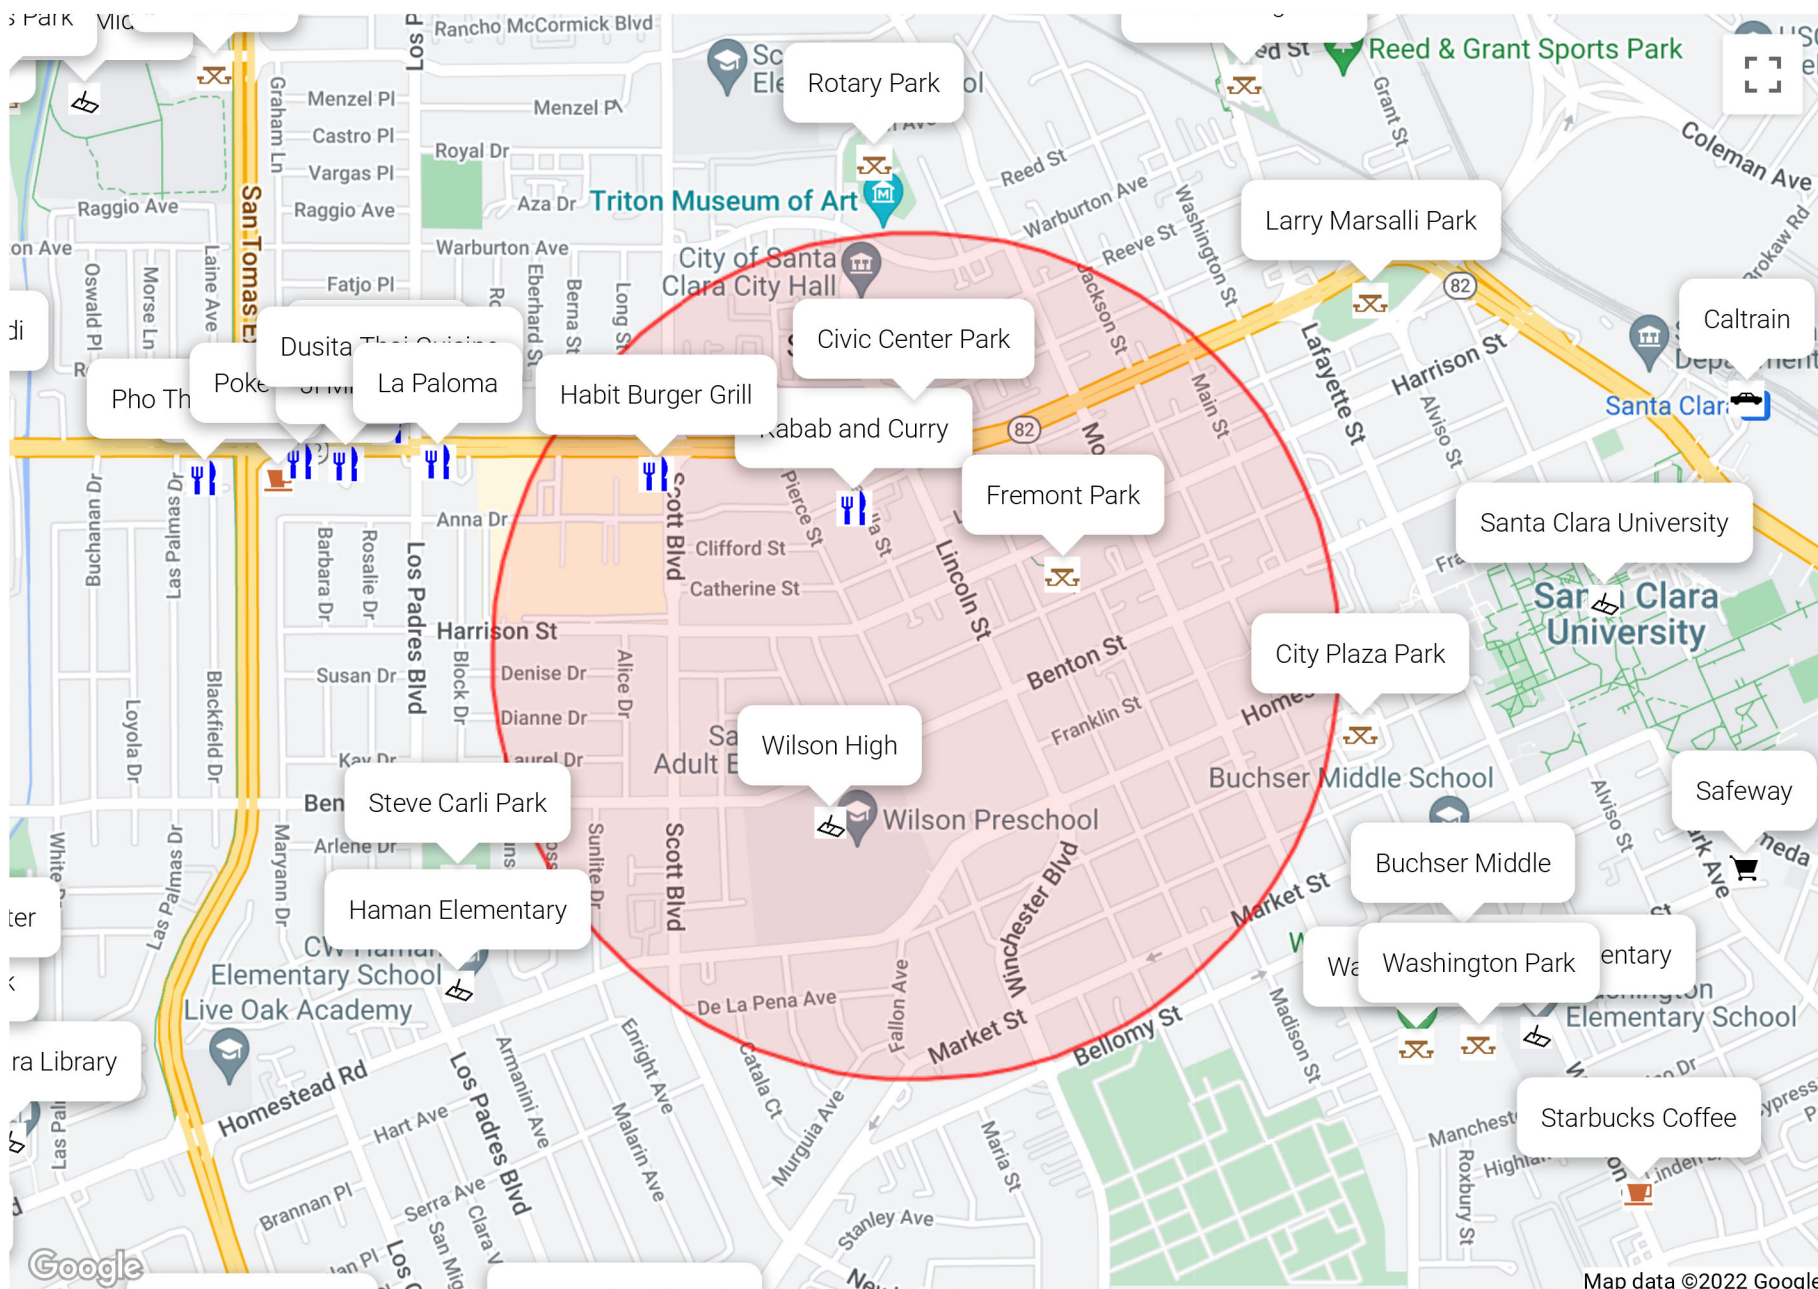

1725 Fremont St, Santa Clara 95050 – Nearby Attractions

*Red circle marks 0.5 miles around 1725 Fremont St, Santa Clara 95050

Short walk to:

- Fremont Park
- Civic Center Park
- City Plaza Park
- Habit Burger Grill
- Kabab and Curry

Moderate walk to:

- La Paloma
- Dusita Thai Cuisine
- Gooyi Gooyi
- Ji Mi Ok
- Poke Poke Fish
- Starbucks Coffee
- Pho Thanh Long
- Santa Clara University

JulianaLee.com

Juliana Lee Team : 650-857-1000

Please take a look at [choosing a top Silicon Valley real estate agent.](#)