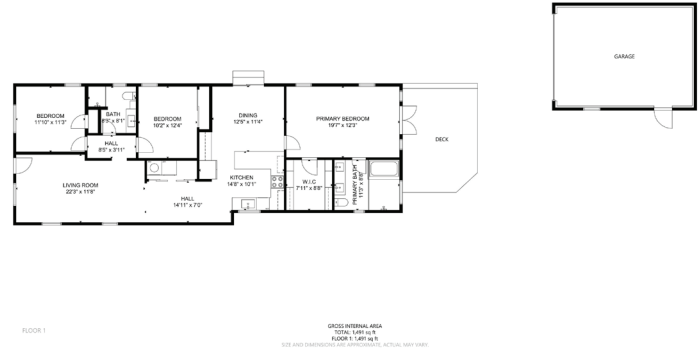

The Juliana Lee Team Presents  
**1725 FREMONT ST**  
SANTA CLARA

**JULIANA LEE**  
TEAM

**HOME FEATURES**

- 3 bedrooms
- 2 bathrooms
- 1,526 sq.ft. space
- 6,573 sq.ft. lot size
- Energy Efficient
- Beautifully updated
- Potential ADU

# 1725 FREMONT ST | SANTA CLARA

With a new addition and extensive remodeling done in 2018, this home is like an almost new home landscaped with low water usage and low maintenance in mind. It is a very enjoyable home that has a covered front porch and a backyard with large shade trees and a deck.

The large master suite has dual wide french doors opening out to the backyard deck and a spa-influenced glassed-in shower area complete with a soaking tub.