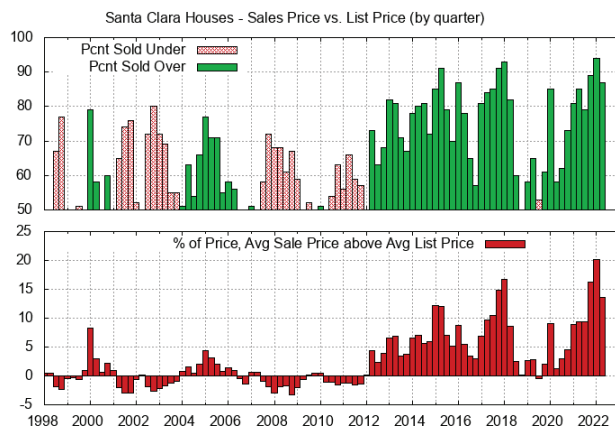

## REAL ESTATE TRENDS

Sales Price vs. List Price for Santa Clara Houses Sold

Sales Price for Santa Clara Houses Sold

JulianaLee.com | 650.857.1000 | homes@julianalee.com

VIRTUAL TOUR: [JulianaLee.com/1725fremont](https://JulianaLee.com/1725fremont)