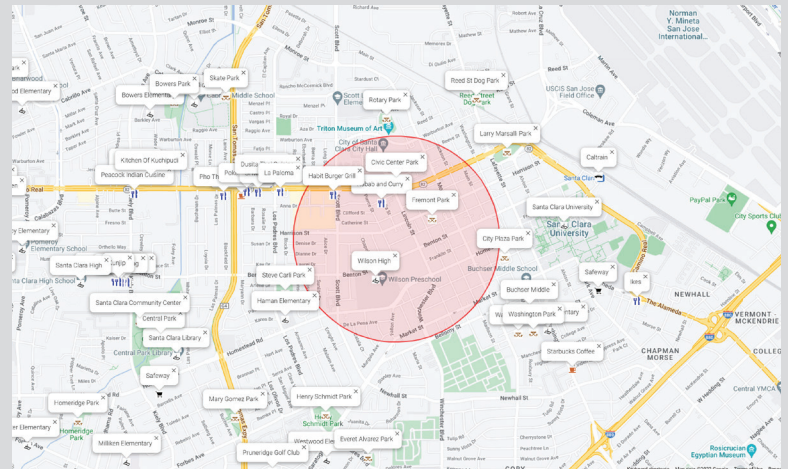

Moderate walk to:

- La Paloma
- Dusita Thai Cuisine
- Gooyi Gooyi
- Ji Mi Ok
- Poke Poke Fish
- Starbucks Coffee
- Pho Thanh Long
- Santa Clara University

*Red circle marks 0.5 miles around 1725 Fremont St, Santa Clara 95050