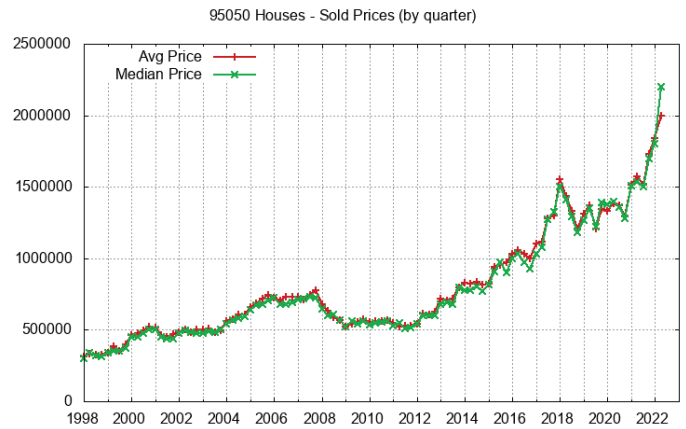

Sales Price for Santa Clara Houses Sold