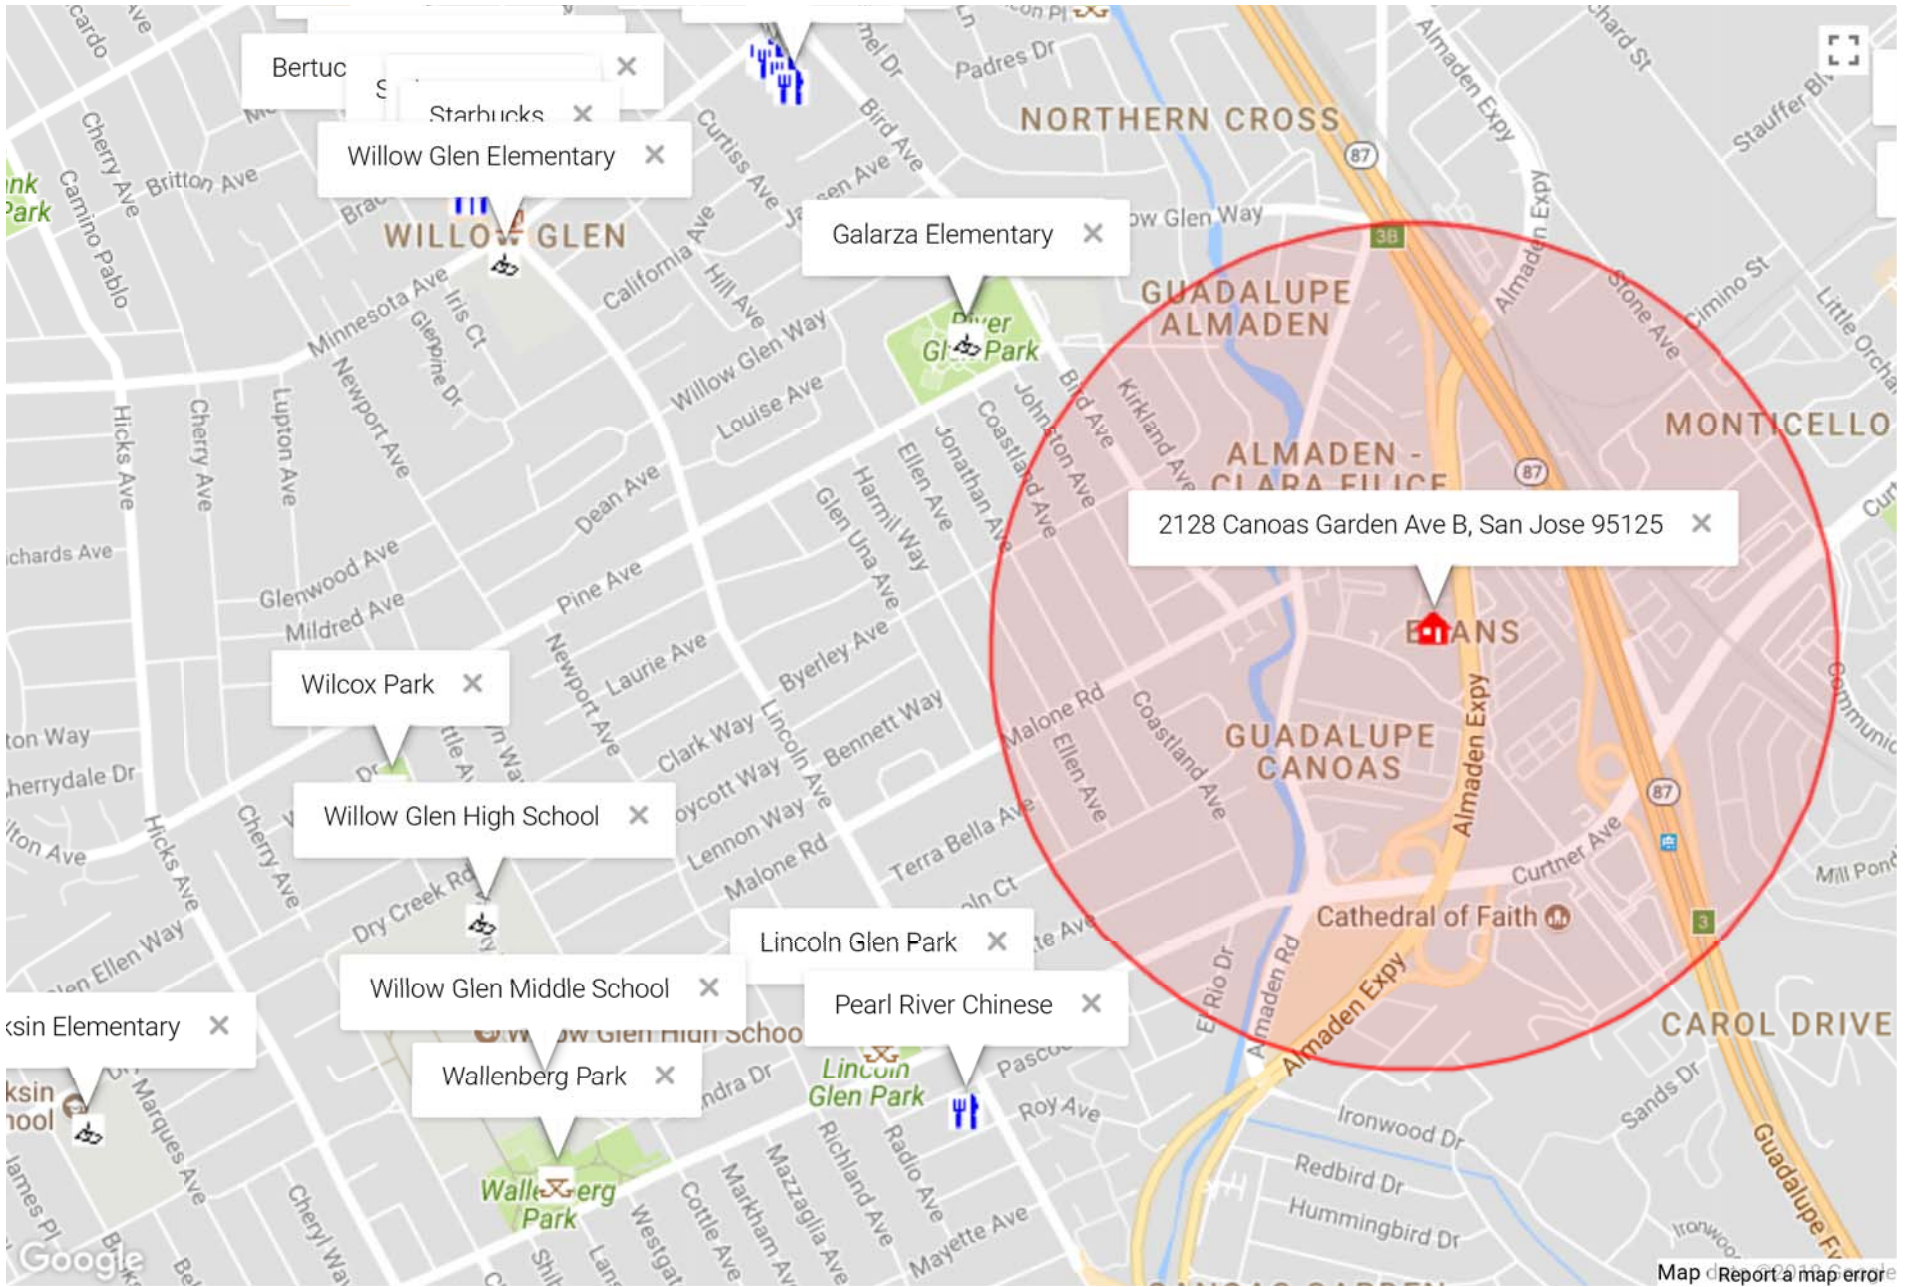

2128 Canoas Garden Ave B, San Jose 95125 – Nearby Attractions

*Red circle marks 0.5 miles around 2128 Canoas Garden Ave B, San Jose 95125

Moderate walk to: Short bike ride to:

- | | |
|---|---|
| <ul style="list-style-type: none"> • Starbucks • Jamba Juice • Johnny Garlic's • Rubio's • Boiling Crab • Pearl River Chinese • River Glen Park • Lincoln Glen Park | <ul style="list-style-type: none"> • Willow Glen Business District • Great Wall • Taqueria La Taquiza • Bob's NY Pizza • Mojo Burger • Tac-oh • Vin Santo • Siena Bistro • Safeway |
|---|---|