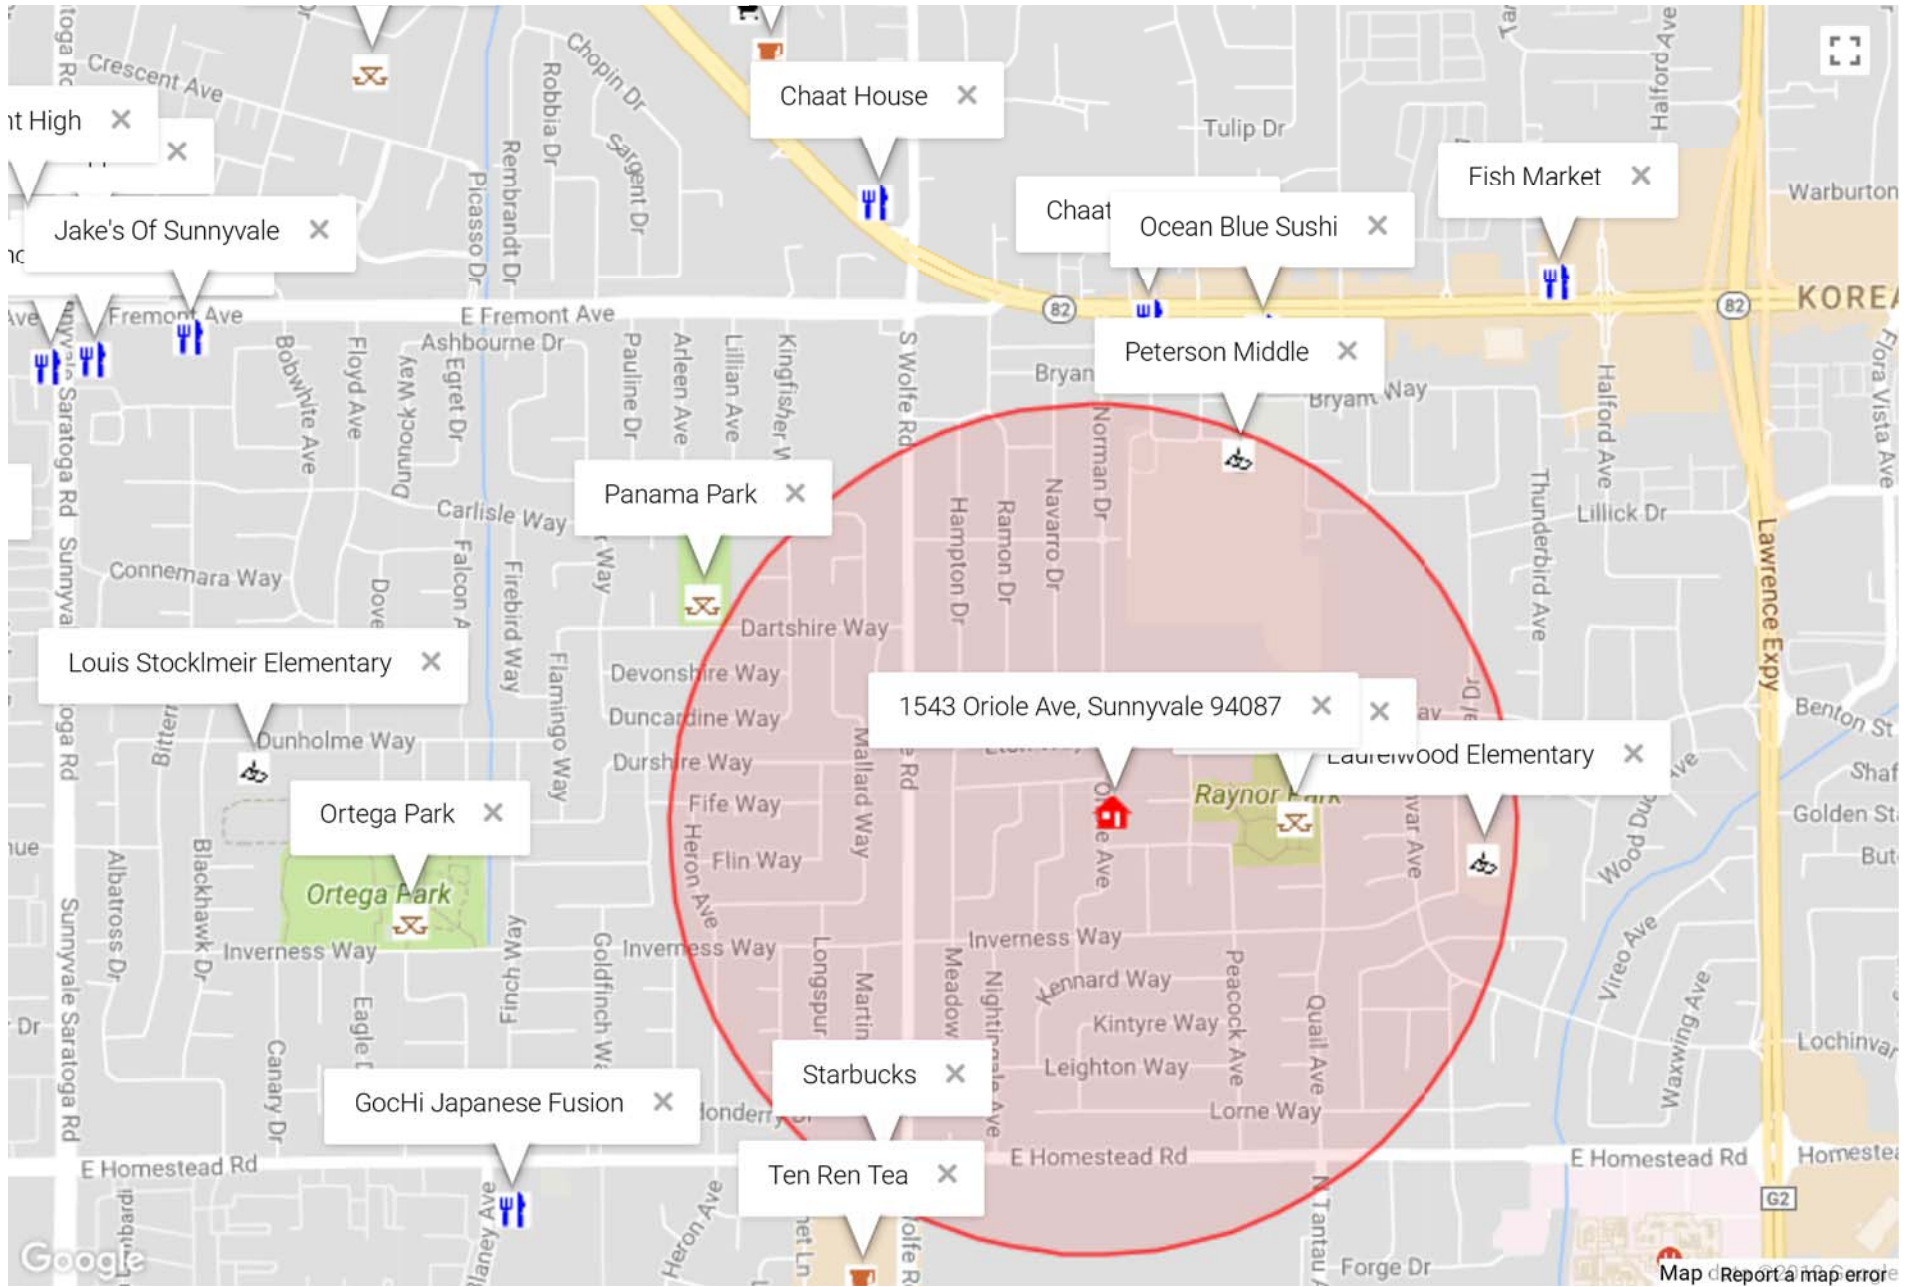

1543 Oriole Ave, Sunnyvale 94087 – Nearby Attractions

*Red circle marks 0.5 miles around 1543 Oriole Ave, Sunnyvale 94087

Short walk to:

- Raynor Park
- Starbucks
- Laurelwood Elementary
- Peterson Middle

Moderate walk to:

- Ocean Blue Sushi
- Chaat Bhavan
- Fish Market
- Ten Ren Tea
- Gochi Japanese Fusion

Short bike ride to:

- Adrian Wilcox High School

JulianaLee.com

Juliana Lee : [650-857-1000](tel:650-857-1000)