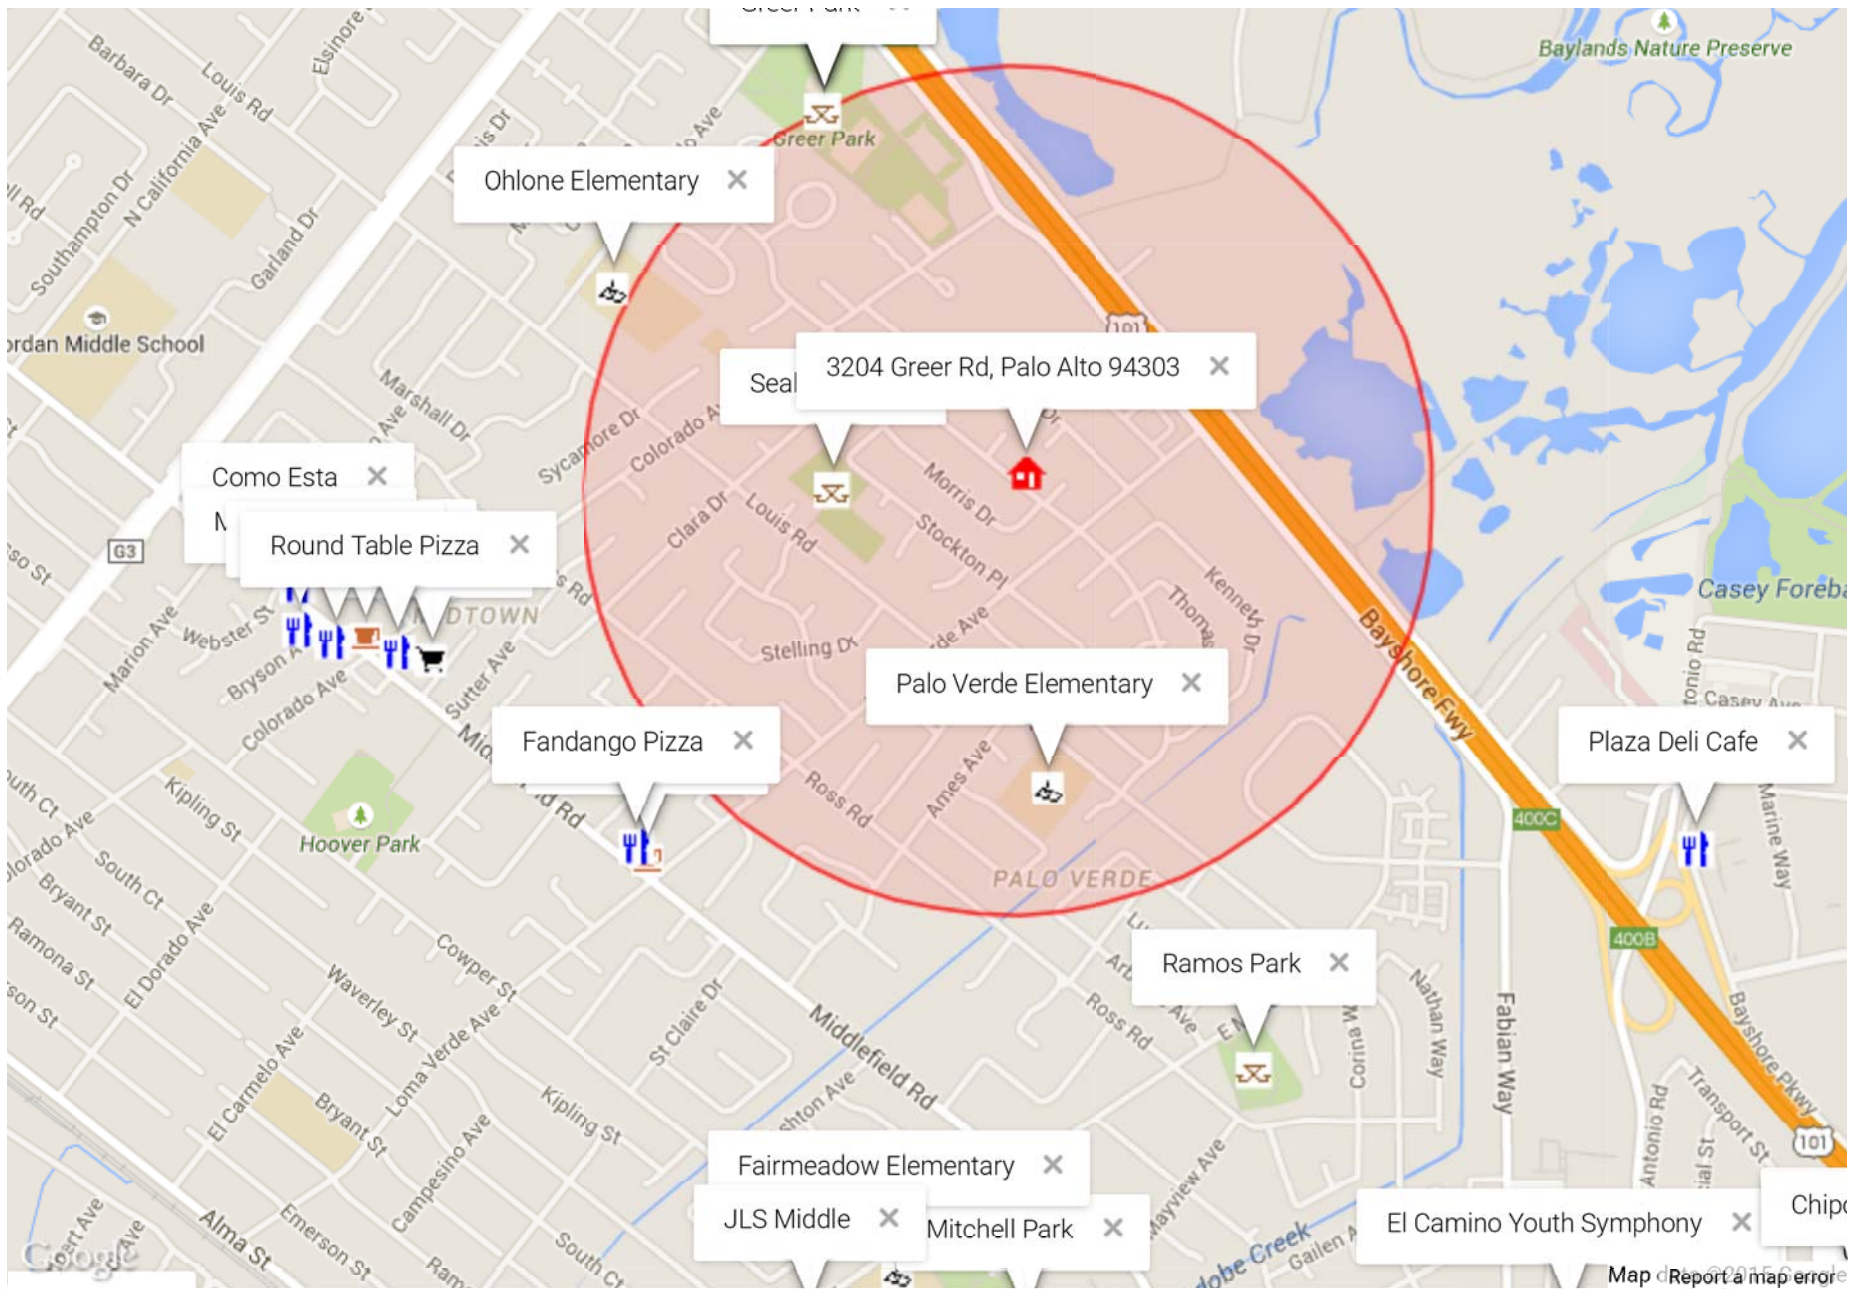

Juliana Lee's Real Estate and Homes For Sale - 650-857-1000

3204 Greer Rd, Palo Alto 94303 - Nearby Attractions

*Red circle marks 0.5 miles around 3204 Greer Rd, Palo Alto 94303

Short walk to:

- Seale Park
- Greer Park
- Palo Verde Elementary

Moderate walk to:

- JLS Middle School
- Philz Coffee
- Round Table Pizza
- Indochine
- Mikes Cafe
- Como Esta
- Starbucks
- Safeway

Short bike ride to:

- Mitchell Park Library
- Charleston Center
- Google
- Palo Alto High School