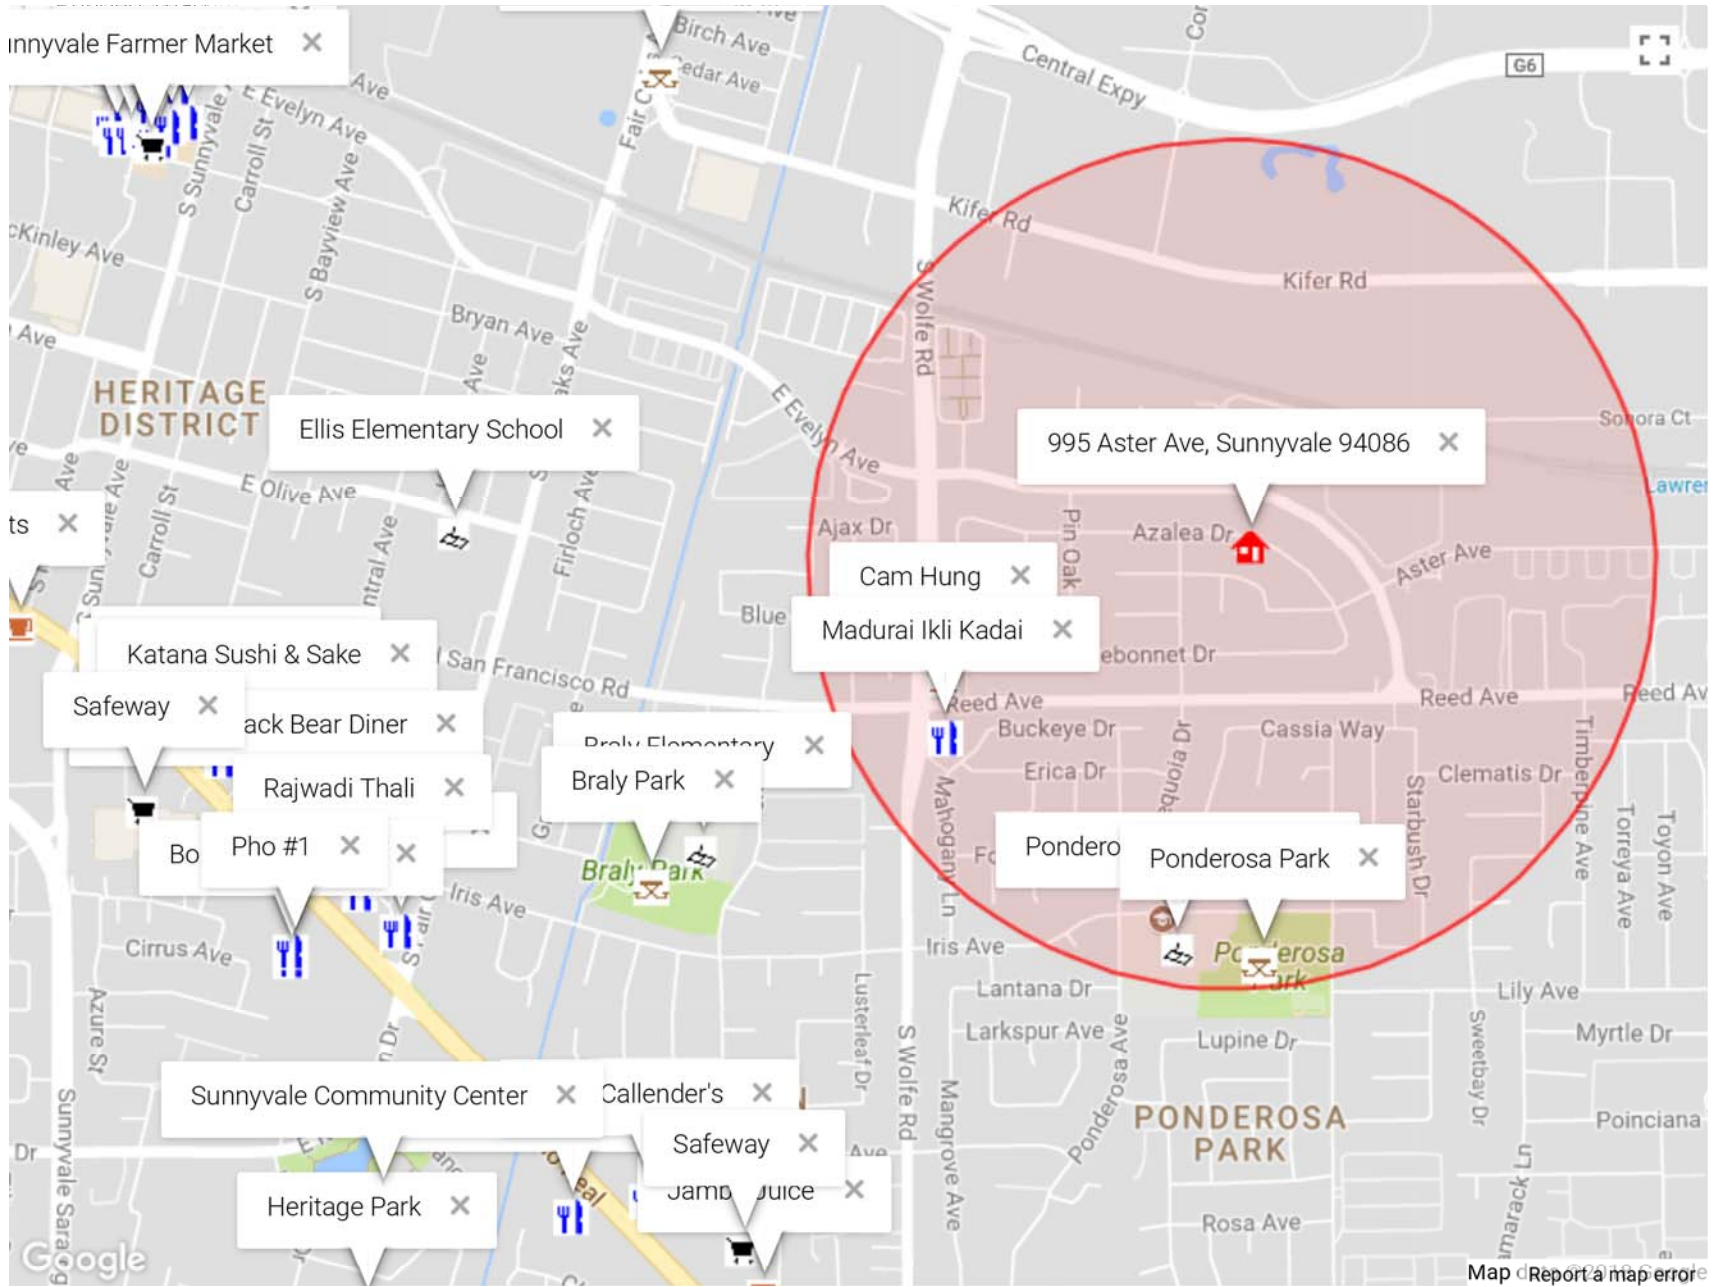

995 Aster Ave, Sunnyvale 94086 – Nearby Attractions

*Red circle marks 0.5 miles around 995 Aster Ave, Sunnyvale 94086

Short walk to:

- Cam Hung
- Madurai Ikli Kadai
- Ponderosa Park
- Ponderosa Elementary

Moderate walk to:

- Braly Elementary
- Braly Park
- Wilcox High

Short bike ride to:

- Downtown Sunnyvale
- Caltrain
- Safeway
- Armadillo Willys
- Fish Market

JulianaLee.com

Juliana Lee : [650-857-1000](tel:6508571000)